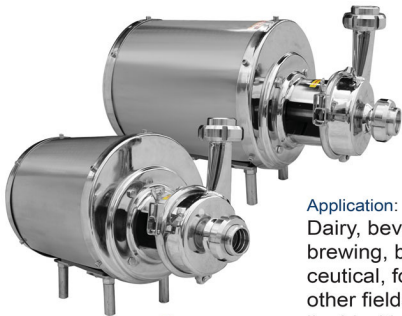

Application:

Dairy, beverage,
brewing, biopharma-
ceutical, food and
other fields to transfer
liquid with low, middle
viscosity

DISC TYPE FILTER

DUPLEX FILTER

PIPE IN PIPE
STRAINER

Y TYPE STRAINER

ANGULAR VALVE

BALL VALVE

BUTTERFLY VALVE

FLOW
DIVERSION VALVE

FLOW CONTROL
VALVE

MICRO VALVE

NON RETURN VALVE

PLUG VALVE

PRESSURE
RELIEF VALVE